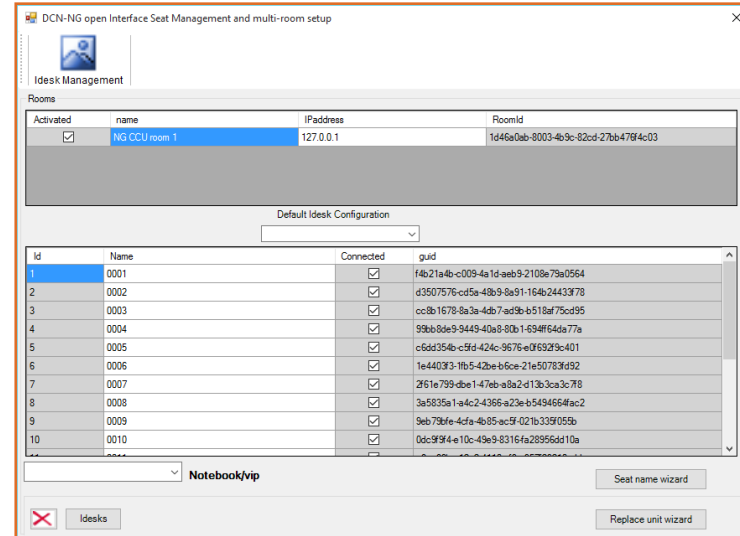

Overview

Use the configuration menu of the central control unit to configure the central control unit and the system.

➤ **1: Open MVI Voting and Control server.**

1:

➤ **2: At the MVI Voting and Control Server go to > admin > Seat Management: DCN-NG devices.**

This is the **DCN-NG open Interface Seat Management and multi-room setup**.

- Enter the IP address of the Bosch DCN-CCU2.
A list of all the seats appears in the lower screen.
- See next slide how to find the IP address of the Bosch DCN-CCU2.

At the front side of the CCU you see a knob which you can turn left and right and push. You can use it to find the IP-address.

This is the **Seat name wizard**.

- **1:** Click **Seat name wizard** button to open the seat name wizard.
- **2:** Click **OK** at the popup to continue.
- **3:** Fill in or select the **Seat start number**.
- **4:** Fill in or select **Number of leading zeros** to define the amount of zeros before the seat number.
- **5:** Fill in the **Seat name prefix** if you want to have a word before each seat.
- **6:** For instance if you have 245 seats / microphones, your seat start number is **1** you have set **0 leading zeros**, and the seat name prefix is **NG (with a space behind it)** you have seat: NG 1 – NG 245
- **7:** Click **Start Regenerate** and look at the results at the **DCN-NG open Interface Seat Management and multi-room setup**