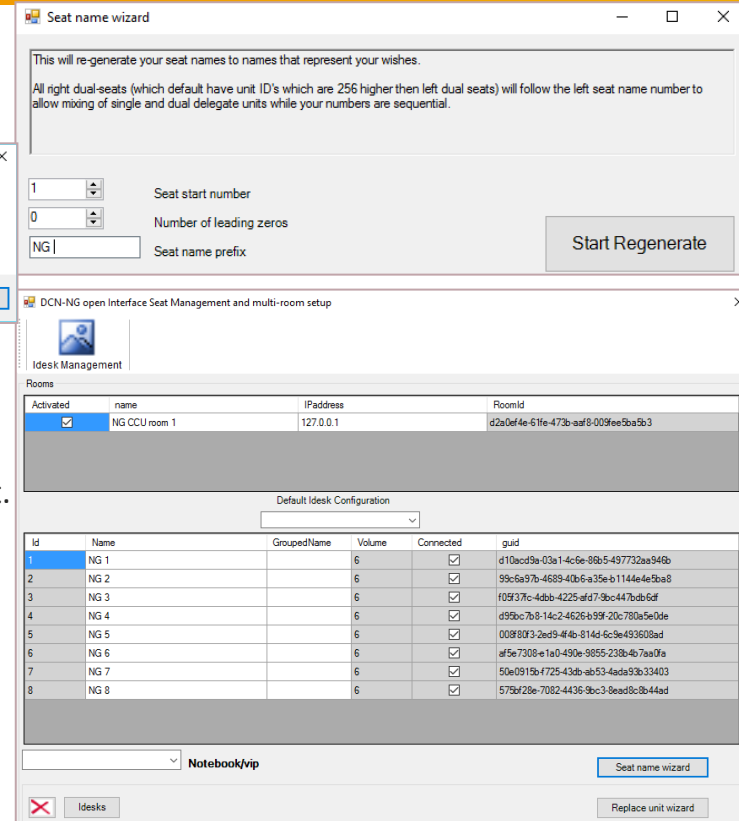

This is the **DCN-NG open Interface Seat Management and multi-room setup**.

- Enter the IP address of the Bosch DCN-CCU2.
A list of all the seats appears in the lower screen.
- See next slide how to find the IP address of the Bosch DCN-CCU2.

At the front side of the CCU you see a knob which you can turn left and right and push. You can use it to find the IP-address.

This is the **Seat name wizard**.

- **1:** Click **Seat name wizard** button to open the seat name wizard.
- **2:** Click **OK** at the popup to continue.
- **3:** Fill in or select the **Seat start number**.
- **4:** Fill in or select **Number of leading zeros** to define the amount of zeros before the seat number.
- **5:** Fill in the **Seat name prefix** if you want to have a word before each seat.
- **6:** For instance if you have 245 seats / microphones, your seat start number is **1** you have set **0 leading zeros**, and the seat name prefix is **NG (with a space behind it)** you have seat: NG 1 – NG 245
- **7:** Click **Start Regenerate** and look at the results at the **DCN-NG open Interface Seat Management and multi-room setup**