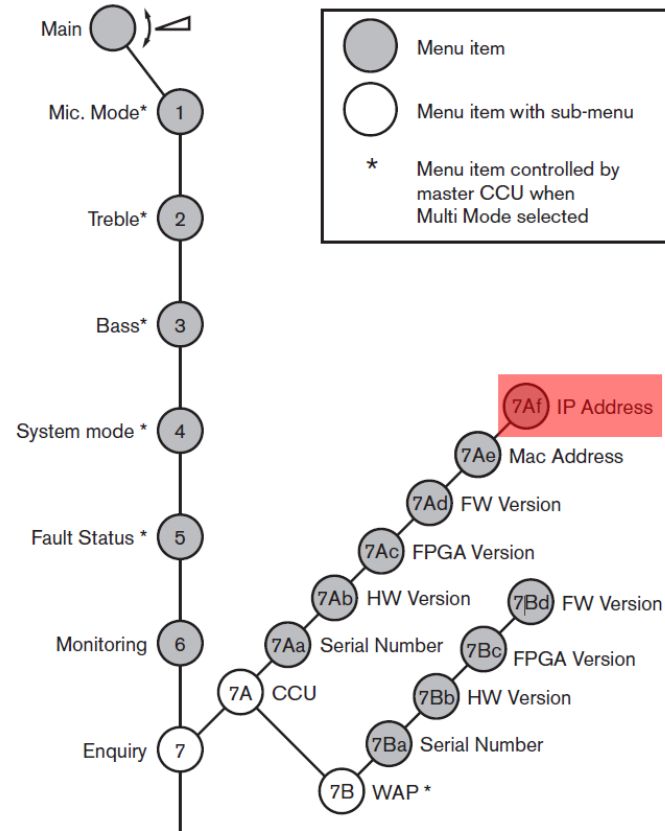

Overview

Use the configuration menu of the central control unit to configure the central control unit and the system.

➤ **1: Open MVI Voting and Control server.**

1:

➤ **2: At the MVI Voting and Control Server go to > admin > Seat Management: DCN-NG devices.**

This is the **DCN-NG open Interface Seat Management and multi-room setup**.

- Enter the IP address of the Bosch DCN-CCU2.
A list of all the seats appears in the lower screen.
- See next slide how to find the IP address of the Bosch DCN-CCU2.

At the front side of the CCU you see a knob which you can turn left and right and push. You can use it to find the IP-address.

This is the **Seat name wizard**.

- **1:** Click **Seat name wizard** button to open the seat name wizard.
- **2:** Click **OK** at the popup to continue.
- **3:** Fill in or select the **Seat start number**.
- **4:** Fill in or select **Number of leading zeros** to define the amount of zeros before the seat number.
- **5:** Fill in the **Seat name prefix** if you want to have a word before each seat.
- **6:** For instance if you have 245 seats / microphones, your seat start number is **1** you have set **0 leading zeros**, and the seat name prefix is **NG (with a space behind it)** you have seat: NG 1 – NG 245
- **7:** Click **Start Regenerate** and look at the results at the **DCN-NG open Interface Seat Management and multi-room setup**